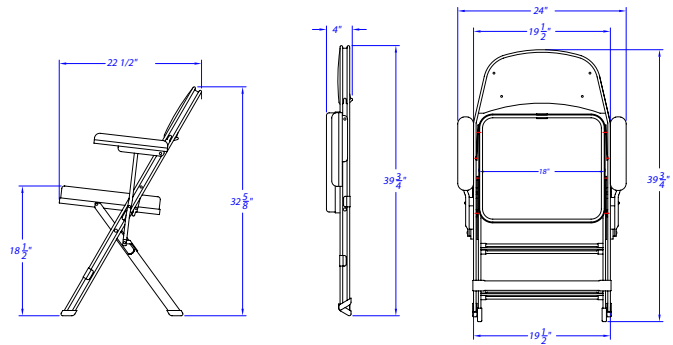

33400E Folding Chair