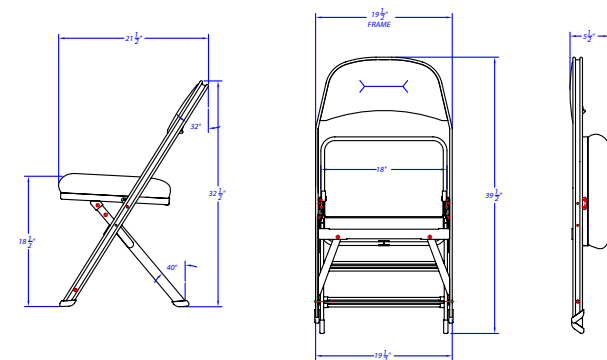

Clarín Portable Seating

33400E Wide Folding Chair

33400E Folding Chair

33400E Contour Seat Folding Chair

33400E-HD Heavy Duty Folding Chair

34400E Wide Uplift Seat Folding Chair

34400E Contour Seat Folding Chair

Clarín by Hussey Seating

38 Dyer Street Ext. ■ North Berwick, ME 03906 USA

tel +1 207.676.2271 ■ fax +1 207.676.2222

www.husseyseating.com ■ info@husseyseating.com

fast

F A C T S

Storage Carts

Clarín Portable Seating