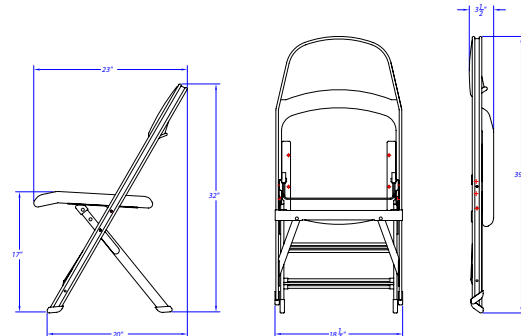

4400B Folding Chair

4402B Folding Chair

Clarín by Hussey Seating

38 Dyer Street Ext. ▪ North Berwick, ME 03906 USA

tel +1 207.676.2271 ▪ fax +1 207.676.2222

www.husseyseating.com ▪ info@husseyseating.com

fast

F A C T S

4400, Club, VIP

Clarín Portable Seating

4400 Contour Seat Folding Chair

4400FLX Flex Seat Folding Chair

5400B Club Folding Chair

5402B Folding Chair

35400B Wide Club Folding Chair

5300 VIP Folding Chair

Clarín by Hussey Seating
38 Dyer Street Ext. ■ North Berwick, ME 03906 USA
tel +1 207.676.2271 ■ fax +1 207.676.2222
www.husseyseating.com ■ info@husseyseating.com

fast

F A C T S

Wide Chairs