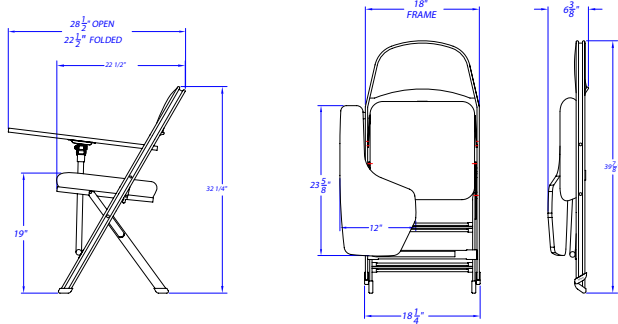

fast

F A C T S

3400, 4010, 4400

Clarín Portable Seating

3400B Tablet Arm Folding Chair