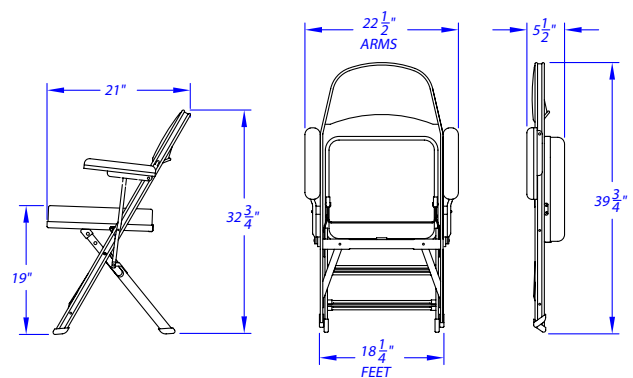

fast

F A C T S

3400, 4010, 4400

Clarín Portable Seating

3400B Tablet Arm Folding Chair

3402B 2-Arm Folding Chair

4010B Uplift Seat Folding Chair

4012B Uplift Seat w/Arms Folding Chair

4400B Folding Chair

4402B Folding Chair

Clarín by Hussey Seating

38 Dyer Street Ext. ▪ North Berwick, ME 03906 USA

tel +1 207.676.2271 ▪ fax +1 207.676.2222

www.husseyseating.com ▪ info@husseyseating.com

fast