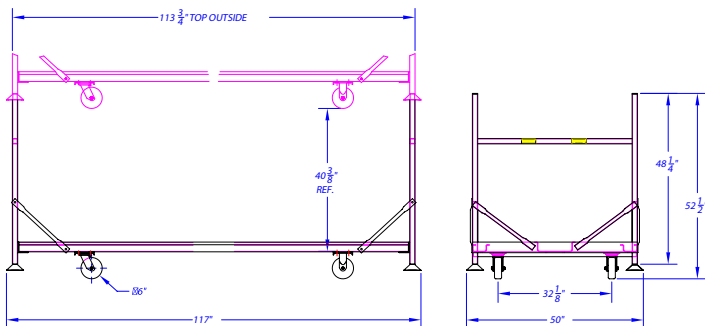

CPT-360 Stacking Cart

Additional storage cart models are available. See Storage Cart Matrix on the next page.

Clarín by Hussey Seating

38 Dyer Street Ext. ▪ North Berwick, ME 03906 USA

tel +1 207.676.2271 ▪ fax +1 207.676.2222

www.husseyseating.com ▪ info@husseyseating.com