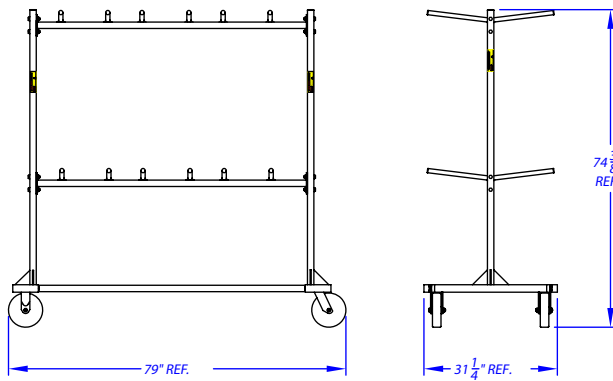

HT-301 Hanging Chair Cart