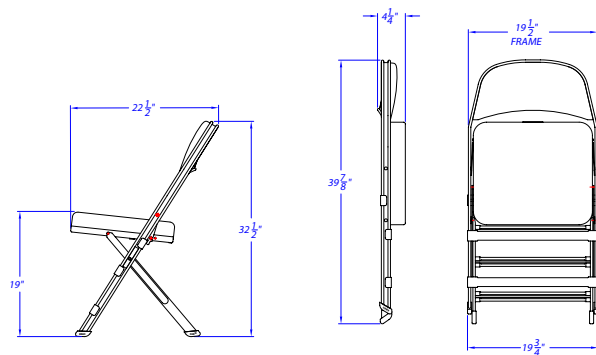

33400E-HD Heavy Duty Folding Chair