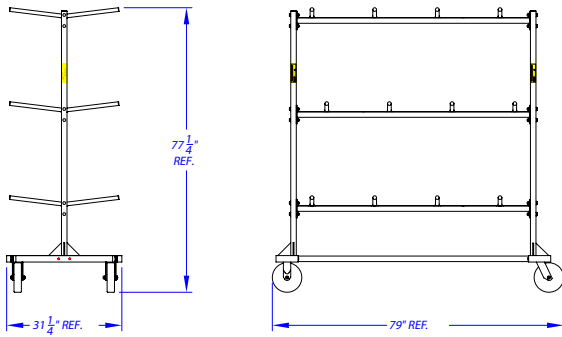

fast

F A C T S

Storage Carts

Clarín Portable Seating

Detachable Arm Cart