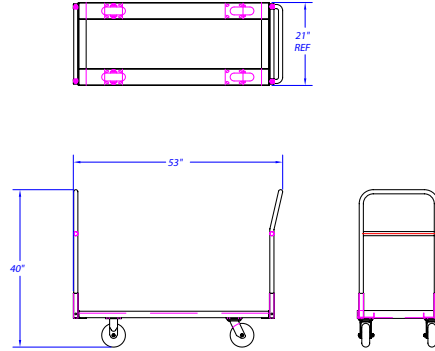

Studio Cart