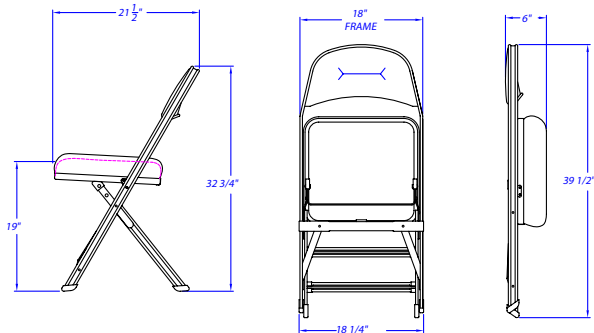

fast

F A C T S

3400, 4010, 4400

Clarín Portable Seating

3400B Tablet Arm Folding Chair

3402B 2-Arm Folding Chair

4010B Uplift Seat Folding Chair

4012B Uplift Seat w/Arms Folding Chair

4400B Folding Chair

4402B Folding Chair

Clarín by Hussey Seating

38 Dyer Street Ext. ▪ North Berwick, ME 03906 USA

tel +1 207.676.2271 ▪ fax +1 207.676.2222

www.husseyseating.com ▪ info@husseyseating.com

fast

F A C T S

4400, Club, VIP

Clarín Portable Seating

4400 Contour Seat Folding Chair

4400FLX Flex Seat Folding Chair

5400B Club Folding Chair

5402B Folding Chair

35400B Wide Club Folding Chair