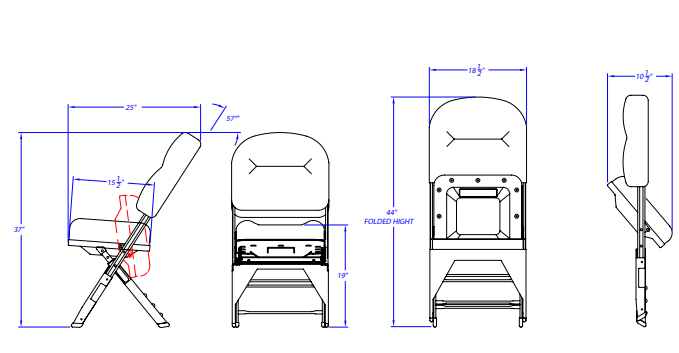

F A C T S

4400, Club, VIP

Clarín Portable Seating

4400 Contour Seat Folding Chair

4400FLX Flex Seat Folding Chair

5400B Club Folding Chair

5402B Folding Chair

35400B Wide Club Folding Chair

5300 VIP Folding Chair

Clarín by Hussey Seating
38 Dyer Street Ext. ■ North Berwick, ME 03906 USA
tel +1 207.676.2271 ■ fax +1 207.676.2222
www.husseyseating.com ■ info@husseyseating.com

fast

F A C T S

Wide Chairs