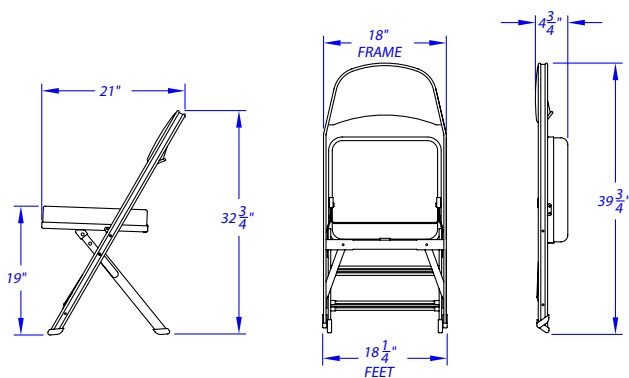

fast

F A C T S

3400, 4010, 4400

Clarín Portable Seating

3400B Tablet Arm Folding Chair

3402B 2-Arm Folding Chair

4010B Uplift Seat Folding Chair

4012B Uplift Seat w/Arms Folding Chair

4400B Folding Chair

4402B Folding Chair

Clarín by Hussey Seating

38 Dyer Street Ext. ▪ North Berwick, ME 03906 USA

tel +1 207.676.2271 ▪ fax +1 207.676.2222

www.husseyseating.com ▪ info@husseyseating.com

fast