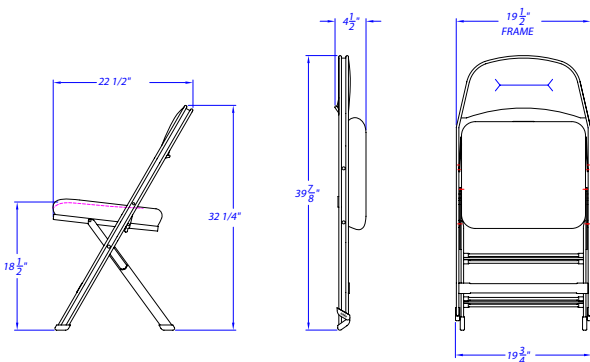

33400E Contour Seat Folding Chair