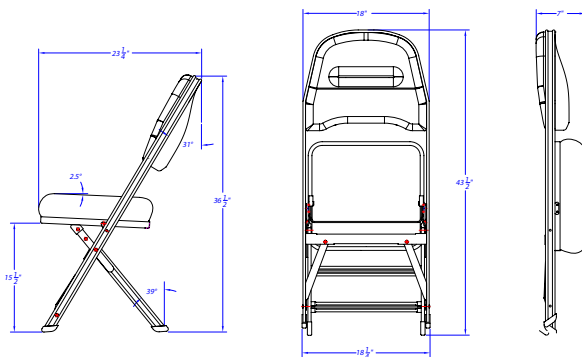

4400B Folding Chair

4402B Folding Chair

Clarín by Hussey Seating

38 Dyer Street Ext. ▪ North Berwick, ME 03906 USA

tel +1 207.676.2271 ▪ fax +1 207.676.2222

www.husseyseating.com ▪ info@husseyseating.com

fast

F A C T S

4400, Club, VIP

Clarín Portable Seating

4400 Contour Seat Folding Chair

4400FLX Flex Seat Folding Chair

5400B Club Folding Chair

5402B Folding Chair

35400B Wide Club Folding Chair

5300 VIP Folding Chair

Clarín by Hussey Seating
38 Dyer Street Ext. ■ North Berwick, ME 03906 USA
tel +1 207.676.2271 ■ fax +1 207.676.2222
www.husseyseating.com ■ info@husseyseating.com

fast

F A C T S

Wide Chairs