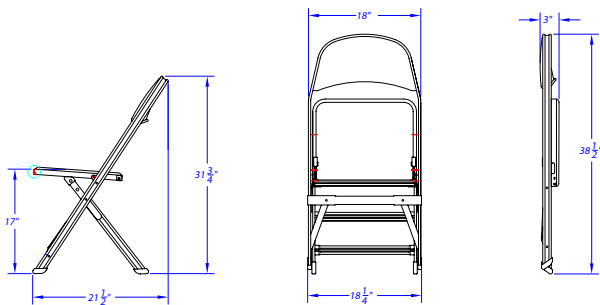

fast

F A C T S

3400, 4010, 4400

Clarín Portable Seating

3400B Tablet Arm Folding Chair

3402B 2-Arm Folding Chair

4010B Uplift Seat Folding Chair

4012B Uplift Seat w/Arms Folding Chair

4400B Folding Chair

4402B Folding Chair

Clarín by Hussey Seating

38 Dyer Street Ext. ▪ North Berwick, ME 03906 USA

tel +1 207.676.2271 ▪ fax +1 207.676.2222

www.husseyseating.com ▪ info@husseyseating.com

fast