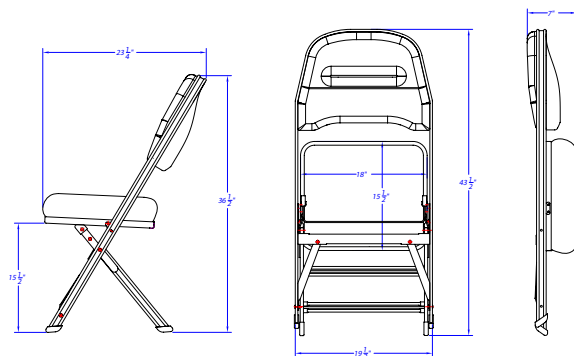

4400B Folding Chair

4402B Folding Chair

Clarín by Hussey Seating

38 Dyer Street Ext. ▪ North Berwick, ME 03906 USA

tel +1 207.676.2271 ▪ fax +1 207.676.2222

www.husseyseating.com ▪ info@husseyseating.com

fast

F A C T S

4400, Club, VIP

Clarín Portable Seating

4400 Contour Seat Folding Chair

4400FLX Flex Seat Folding Chair

5400B Club Folding Chair

5402B Folding Chair

35400B Wide Club Folding Chair

5300 VIP Folding Chair

Clarín by Hussey Seating
38 Dyer Street Ext. ■ North Berwick, ME 03906 USA
tel +1 207.676.2271 ■ fax +1 207.676.2222
www.husseyseating.com ■ info@husseyseating.com

fast

F A C T S

Wide Chairs