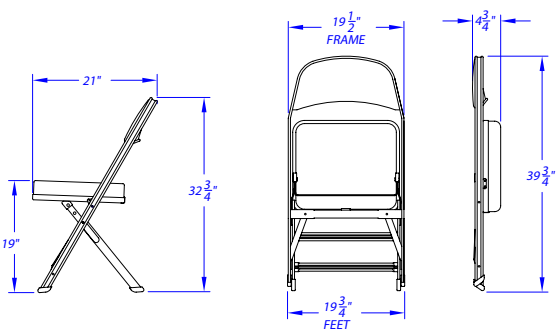

Clarín Portable Seating

33400E Wide Folding Chair

33400E Folding Chair

33400E Contour Seat Folding Chair

33400E-HD Heavy Duty Folding Chair

34400E Wide Uplift Seat Folding Chair

34400E Contour Seat Folding Chair

Clarín by Hussey Seating

38 Dyer Street Ext. ■ North Berwick, ME 03906 USA

tel +1 207.676.2271 ■ fax +1 207.676.2222

www.husseyseating.com ■ info@husseyseating.com

fast

F A C T S

Storage Carts

Clarín Portable Seating