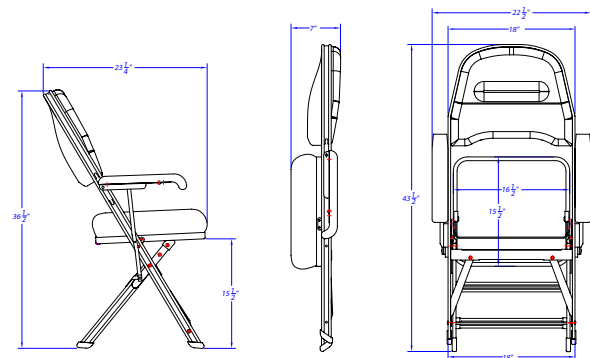

F A C T S

4400, Club, VIP

Clarín Portable Seating

4400 Contour Seat Folding Chair

4400FLX Flex Seat Folding Chair

5400B Club Folding Chair

5402B Folding Chair

35400B Wide Club Folding Chair

5300 VIP Folding Chair

Clarín by Hussey Seating
38 Dyer Street Ext. ■ North Berwick, ME 03906 USA
tel +1 207.676.2271 ■ fax +1 207.676.2222
www.husseyseating.com ■ info@husseyseating.com

fast

F A C T S

Wide Chairs