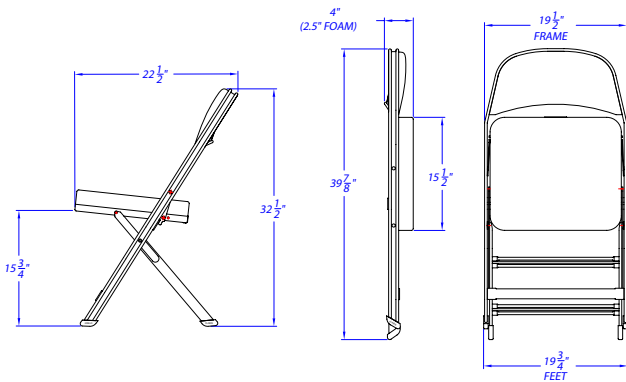

fast

F A C T S

Wide Chairs

Clarín Portable Seating

33400E Wide Folding Chair