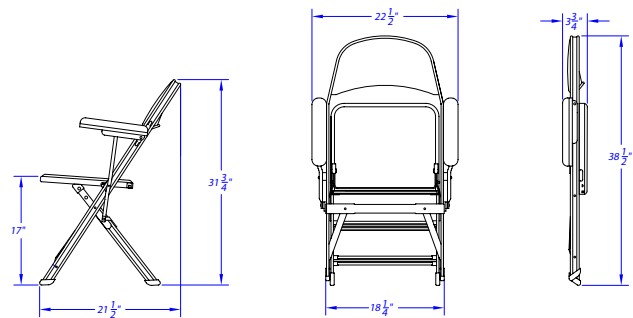

fast

F A C T S

3400, 4010, 4400

Clarín Portable Seating

3400B Tablet Arm Folding Chair

3402B 2-Arm Folding Chair

4010B Uplift Seat Folding Chair

4012B Uplift Seat w/Arms Folding Chair

4400B Folding Chair

4402B Folding Chair

Clarín by Hussey Seating

38 Dyer Street Ext. ▪ North Berwick, ME 03906 USA

tel +1 207.676.2271 ▪ fax +1 207.676.2222

www.husseyseating.com ▪ info@husseyseating.com

fast